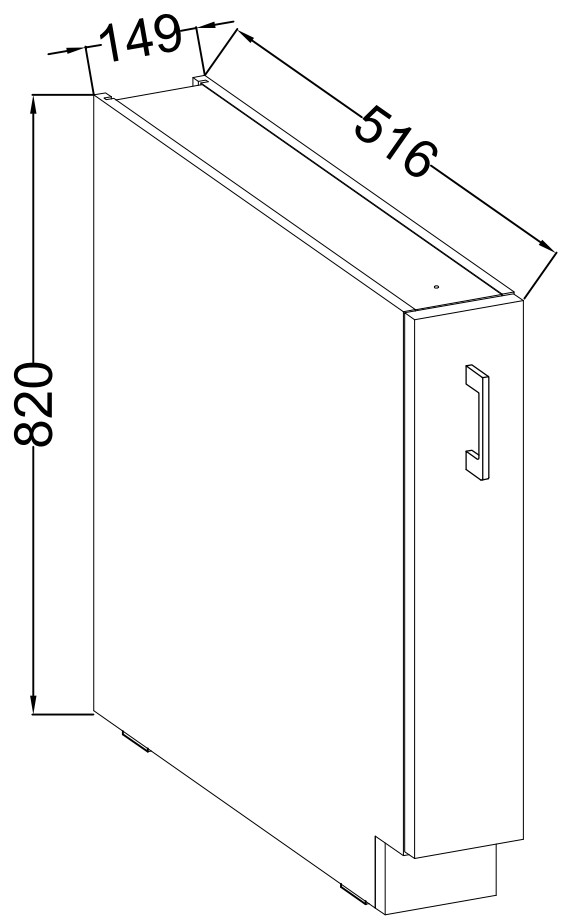

15 D CARGO BB  
FRONT

Ø4.0x30mm	
	
R2	S
2	1

ISM-KUH-01531

1

2