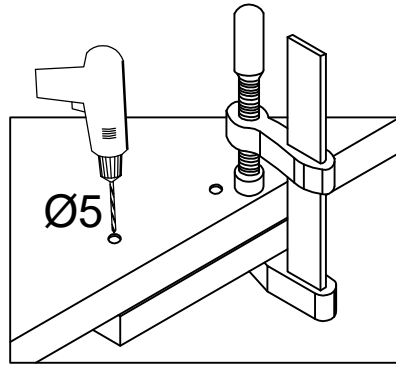

15 D CARGO BB  
FRONT

Ø4.0x30mm	
	
R2	S
2	1

ISM-KUH-01531

1

2