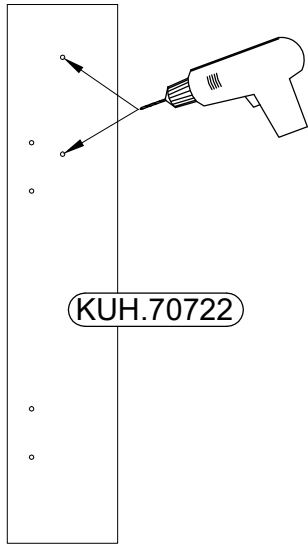

15 D CARGO BB  
FRONT

Ø4.0x30mm	
	
R2	S
2	1

ISM-KUH-01531

1

2